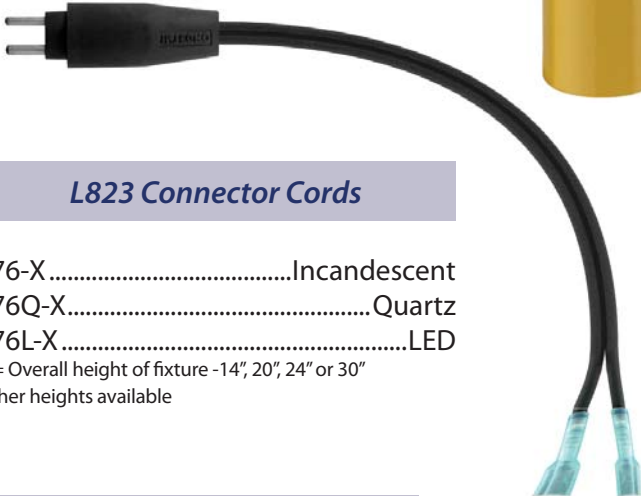

Miscellaneous Parts

Mounting Columns

- #77 14" Fixture Height
 - #78 20" Fixture Height
 - #78-16..... 24" Fixture Height
 - #79 30" Fixture Height
- Other heights available

L823 Connector Cords

- #76-X.....Incandescent
 - #76Q-X.....Quartz
 - #76L-X.....LED
- X = Overall height of fixture - 14", 20", 24" or 30"
Other heights available

#66
Mounting clamp for M-1 light

Couplings

#58
Frangible coupling 1.5" thread for 1" dia. column

#59-E (Natural) #59-E-P (Painted)
Frangible coupling 2" thread for 2" EMT

#59-A
Frangible coupling 2" thread both ends