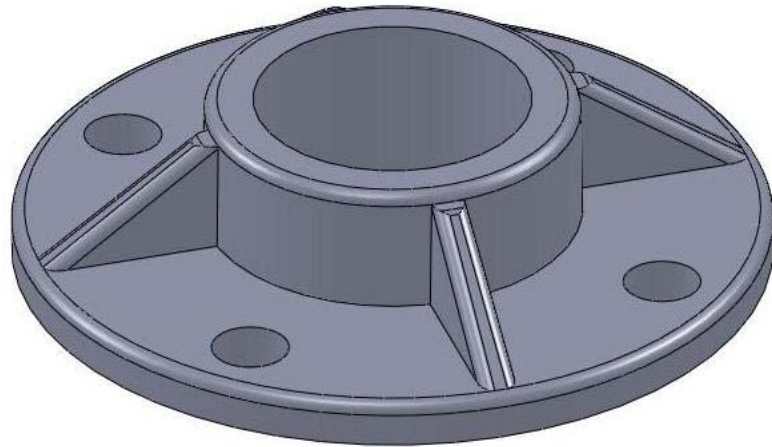

# Floor Flange

## Description

#902 2" NPS Floor Flange

## Application

Floor flange used in PAPI light unit and other assemblies.

## Specifications

- Accepts any 2" NPS fitting.