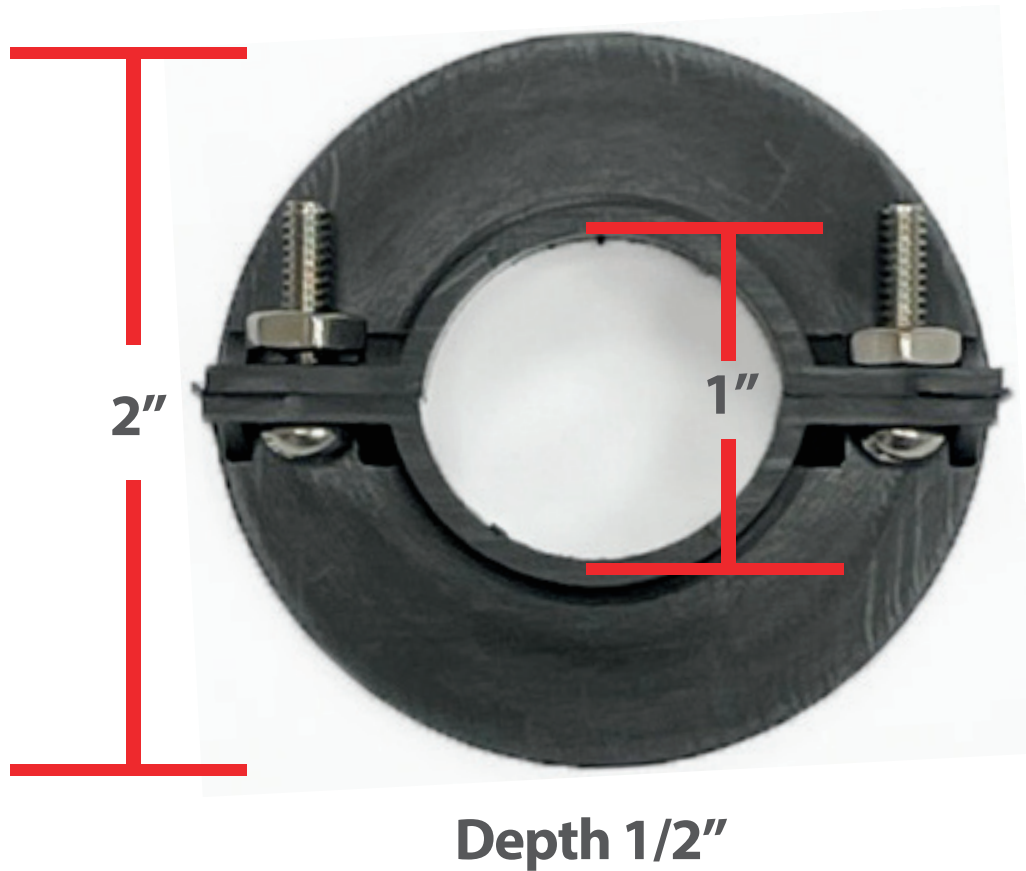

# Cable Clamp #900

## 1" Cable Clamp #900

- (2) 6-32 x 5/8 Round Head Slotted Machine Screw, Stainless Steel
- (2) 6-32 Hex Nut, Stainless Steel